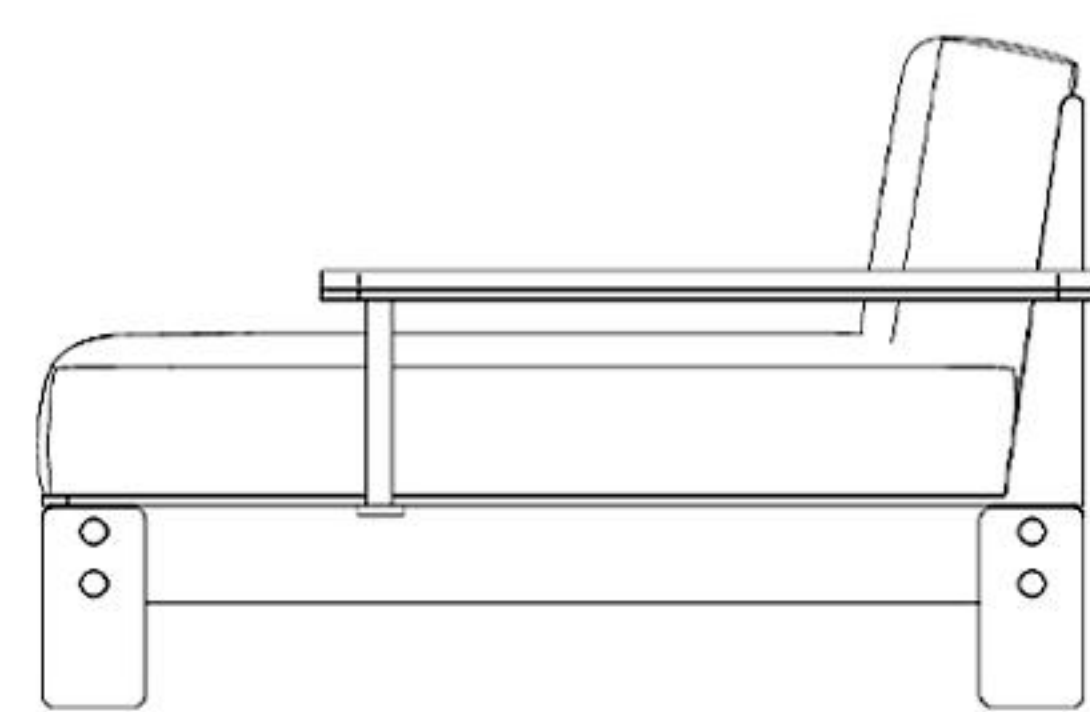

STUDIO:RAH

Los Angeles, CA

LOUNGE SECTIONAL RIGHT ARM OUTDOOR COLLECTION

43"

25"

40"

DIMENSIONS 25" H 43" W 40" D
SEAT HEIGHT 14"

WOOD SPECIES AND MATERIALS OFFERED