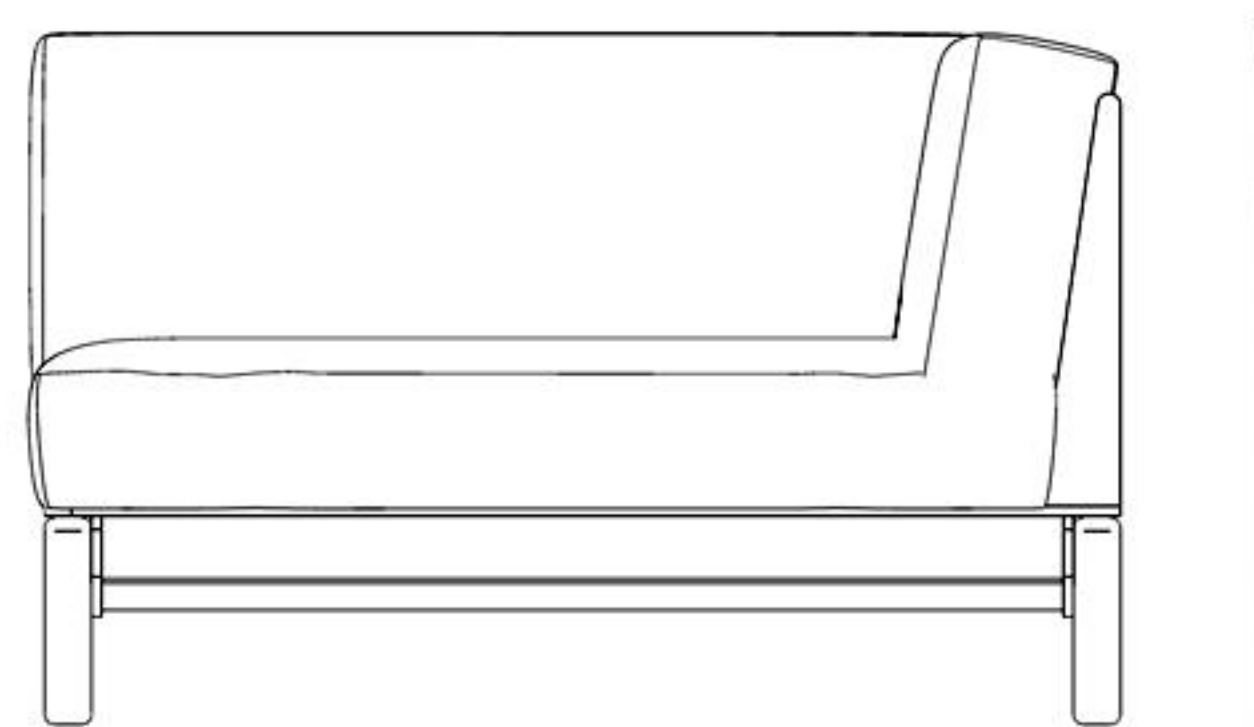

## LOUNGE SECTIONAL CORNER RIGHT OUTDOOR COLLECTION

40"

25"

40"

DIMENSIONS 25" H 40" W 40" D  
SEAT HEIGHT 14"